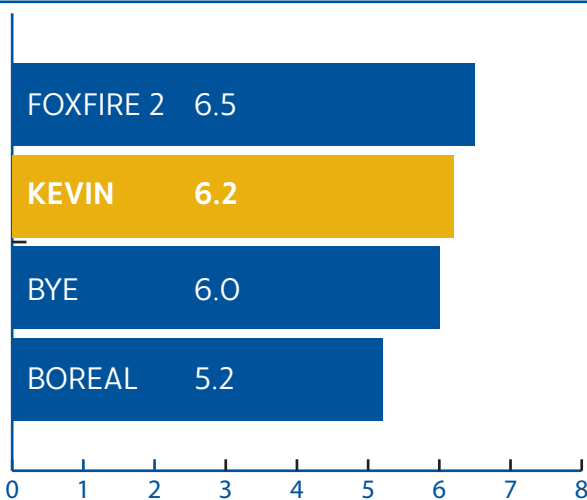

### SALES:

- Ryan Jeffries  
ryan@columbiariverseed.com  
303.522.6296
- Paul Hedgpeth  
paul@columbiariverseed.com  
509.832.0287
- Cody Gyllenberg  
cody@columbiariverseed.com  
509.863.4772

Drought  
Tolerance  
(Wilting)  
Ratings

2020 National Fine Fescue Test, 2022 data  
9 = No Wilting  
Top 5.8; Bottom 4.0; LSD 1.7

Genetic  
Color  
Ratings

2020 National Fine Fescue Test, 2022 data  
9 = Dark Green  
Top 6.8; Bottom 5.2; LSD 0.4