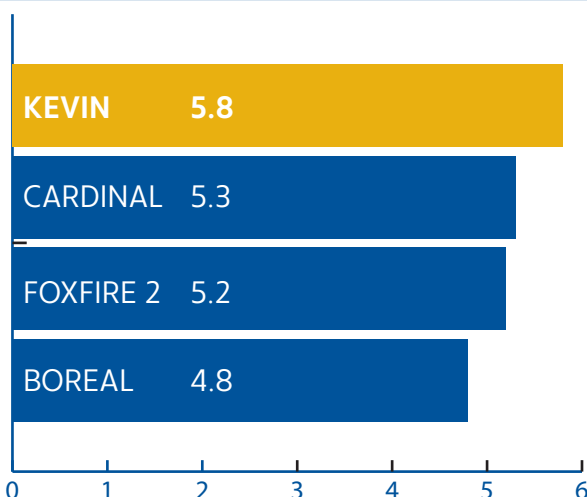

KEVIN

STRONG CREEPING RED FESCUE

Trinity recently introduced **Kevin Strong Creeping Red Fescue**, a new variety that provides excellent turf performance and reliable seed production. This type of grass has exceptional shade tolerance, thrives in poorly drained soils, and requires minimal maintenance. **Kevin** maintains great density even with reduced fertility during the growing season, and it is wear-resistant.

Kevin blends well with other fine fescues, Kentucky bluegrass, and perennial ryegrass. For those seeking cutting-edge technology in strong creeping red fescue, **Kevin** is an excellent choice.

FACTS:

- Shade Tolerant
- Dark Green Color
- Performs at Fairway Height
- Improved Disease resistance

APPLICATIONS:

- Residential Lawns
- Commercial Properties
- Golf Course
- Parks
- Low Maintenance Areas

SEEDING RATES:

1. New Establishment:
     4-6 LBS/1000 sq. ft.
   - Overseeding:
     2-3 LBS/1000 sq. ft.
2. Estimated Seeds per pound: 365,000

SALES:

- Ryan Jeffries
  ryan@columbiariverseed.com
  303.522.6296
- Paul Hedgpeth
  paul@columbiariverseed.com
  509.832.0287
- Cody Gyllenberg
  cody@columbiariverseed.com
  509.863.4772

Drought
Tolerance
(Wilting)
Ratings

2020 National Fine Fescue Test, 2022 data
9 = No Wilting
Top 5.8; Bottom 4.0; LSD 1.7

Genetic
Color
Ratings