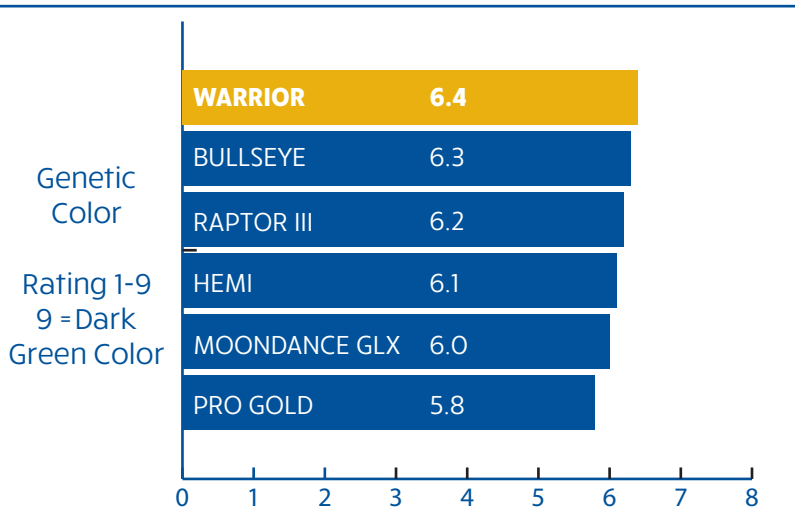

WARRIOR

TURF TYPE TALL FESCUE

Warrior tall fescue is a recent release from Novel Ag. It has been selected for improved drought tolerance in turf applications and increased seed yield for grass seed producers. Other traits of **Warrior** include dark green color, improved performance in shaded areas and quick establishment. **Warrior** has excellent seedling vigor which leads to improved turf density throughout the growing season. **Warrior** has improved disease resistance over older varieties due to added genetics from University of Rutgers.

FACTS:

- Dark Green Color
- Performance in Shade
- Drought Tolerance
- Improved Disease Resistance
- Seedling Vigor

APPLICATIONS:

- Residential Lawns
- Commercial Properties
- Parks
- Golf Course Roughs
- Sod Production

2018 National Tall Fescue Test
2019 Data LSD 0.9
Top variety 6.9 and Bottom variety 4.0

2018 National Tall Fescue Test
2019 Data LSD 0.7
Top variety 8.3 and Bottom variety 7.1

full reports and more data available at www.ntep.org