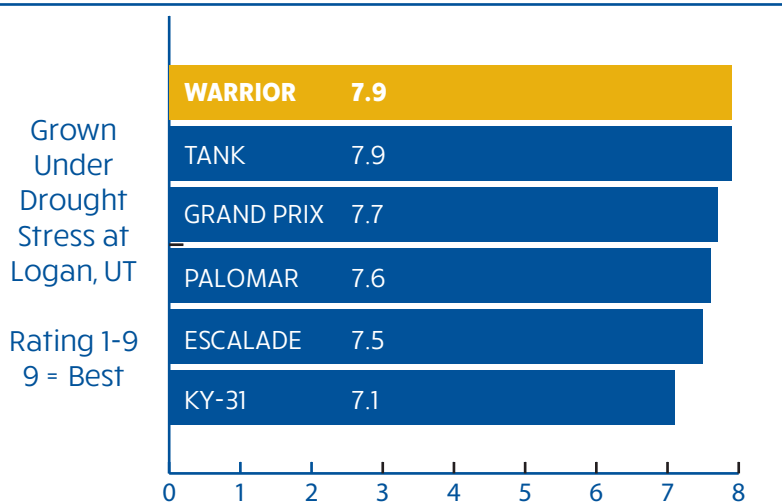

SEEDING RATES:

- New Establishment:
8-10 LBS/1000 sq. ft.
- Overseeding:
4-5 LBS/1000 sq. ft.

SALES:

- Ryan Jeffries
ryan@columbiariverseed.com
303.522.6296
- Paul Hedgpeth
paul@columbiariverseed.com
509.832.0287
- Cody Gyllenberg
cody@columbiariverseed.com
509.863.4772

2018 National Tall Fescue Test
2019 Data LSD 0.9
Top variety 6.9 and Bottom variety 4.0

2018 National Tall Fescue Test
2019 Data LSD 0.7
Top variety 8.3 and Bottom variety 7.1

full reports and more data available at www.ntep.org