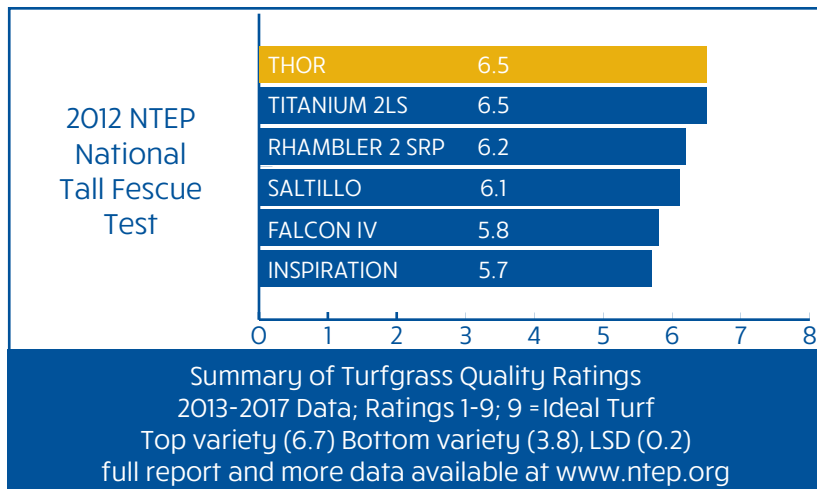

THOR

TURF TYPE TALL FESCUE

THOR is a top performing variety based on the 2012 NTEP National Tall Fescue Test data collected from 2013-2017. **THOR** is a top rated variety in all regions due to its superior disease resistance, good performance in drought conditions, excellent color, early spring green up and year round density. Its lineage includes past top performing varieties.

THOR has good resistance to such diseases as brown patch, gray leaf spot, net blotch and pythium blight. **Thor** is ideal for blending with other tall fescues, It also mixes well with Kentucky bluegrass, perennial ryegrass and hard fescue.

Proven performance in NTEP's A&B maintenance schedules makes **THOR** a great application for home lawns, parks, sod production, sports fields and commercial properties.

FACTS:

- Great Winter Color
- Excellent Spring Greenup
- Good Brown Patch Resistance
- Excellent Shade Performance
- Aggressive Tillering

APPLICATIONS:

- Residential Lawns
- Sports Fields
- Parks
- Sod Production
- Commercial Properties

SEEDING RATES:

- New Establishment:
  8-10 LBS/1000 sq. ft.
- Overseeding:
  4-5 LBS/1000 sq. ft.

SALES:

- Ryan Jeffries
  ryan@columbiariverseed.com
  303.522.6296
- Paul Hedgpeth
  paul@columbiariverseed.com
  509.832.0287
- Cody Gyllenberg
  cody@columbiariverseed.com
  509.863.4772