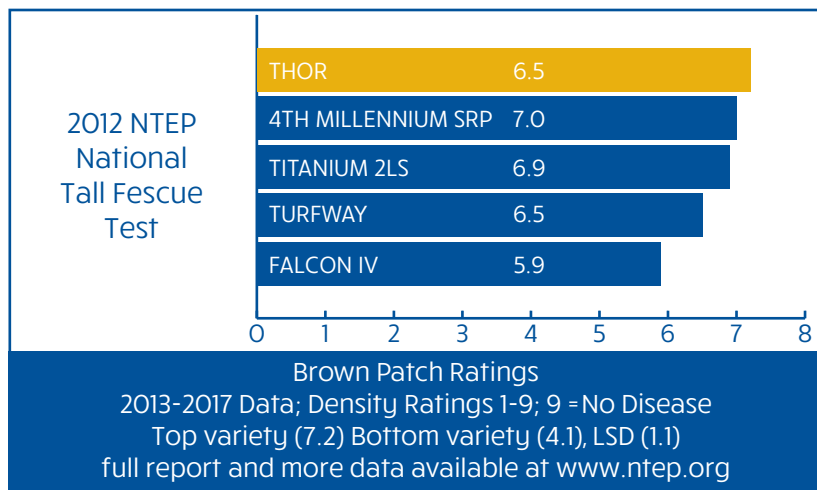

THOR

TURF TYPE TALL FESCUE

THOR is a top performing variety based on the 2012 NTEP National Tall Fescue Test data collected from 2013-2017. **THOR** is a top rated variety in all regions due to its superior disease resistance, good performance in drought conditions, excellent color, early spring green up and year round density. Its lineage includes past top performing varieties.

THOR has good resistance to such diseases as brown patch, gray leaf spot, net blotch and pythium blight. **Thor** is ideal for blending with other tall fescues, It also mixes well with Kentucky bluegrass, perennial ryegrass and hard fescue.

Proven performance in NTEP's A&B maintenance schedules makes **THOR** a great application for home lawns, parks, sod production, sports fields and commercial properties.

FACTS:

- Great Winter Color
- Excellent Spring Greenup
- Good Brown Patch Resistance
- Excellent Shade Performance
- Aggressive Tillering

APPLICATIONS:

- Residential Lawns
- Sports Fields
- Parks
- Sod Production
- Commercial Properties

SEEDING RATES:

- New Establishment:
  8-10 LBS/1000 sq. ft.
- Overseeding:
  4-5 LBS/1000 sq. ft.

SALES:

- Ryan Jeffries
  ryan@columbiariverseed.com
  303.522.6296
- Paul Hedgpeth
  paul@columbiariverseed.com
  509.832.0287
- Cody Gyllenberg
  cody@columbiariverseed.com
  509.863.4772