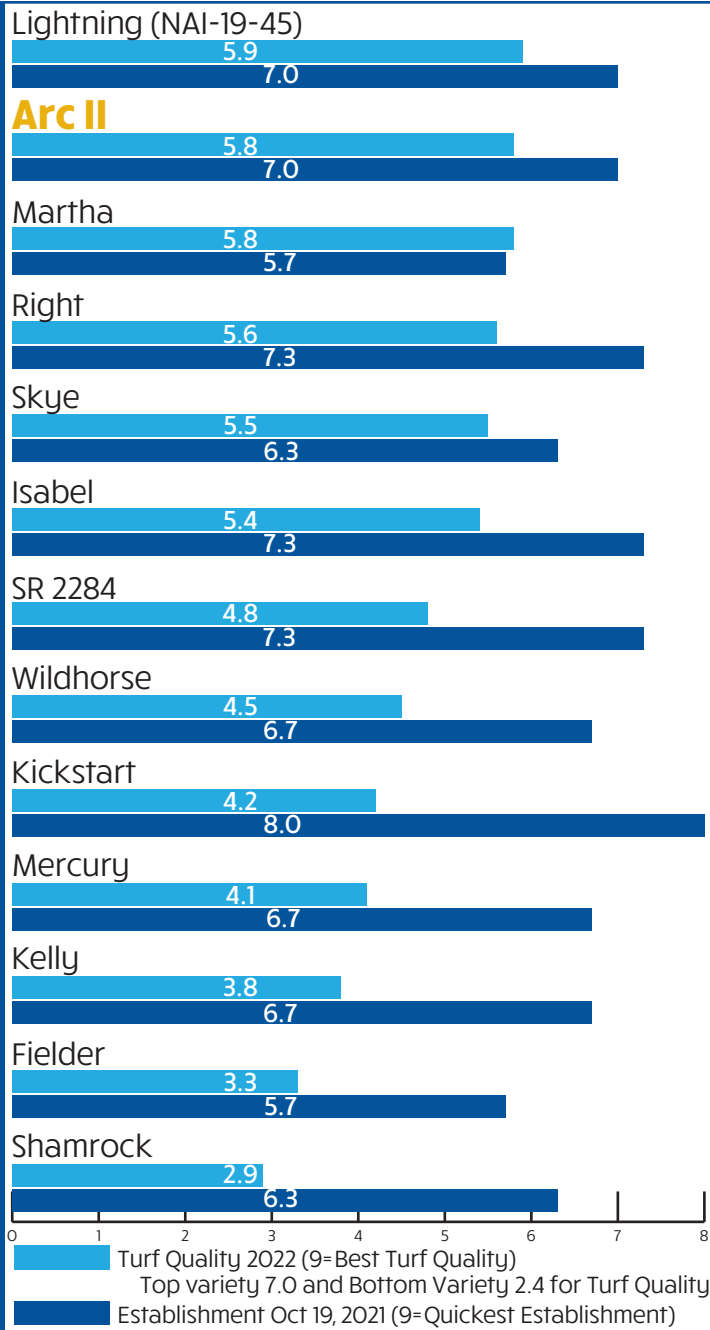

## KENTUCKY BLUEGRASS

Performance of Kentucky bluegrass cultivars in a high maintenance turf trial seeded in September 2021 at Adelphia NJ.

Introducing **Arc II**, the latest release from Columbia River Seed and Novel Ag that brings together superior turf performance and reliable seed production. **Arc II** offers quick establishment and improved stem rust resistance. It boasts excellent seedling vigor and a medium blade width, making it a perfect choice for managers who seek a high-performing variety of Kentucky bluegrass.

**Arc II** blends seamlessly with other Kentucky bluegrass varieties, as well as with perennial ryegrass, fine fescue, and tall fescue. If you're looking for cutting-edge technology in Kentucky bluegrass, look no further than **Arc II!**

### FACTS:

- Improved Rust, Drechslera and Anthracnose resistance
- Aggressive Establishment
- Dark Green Color