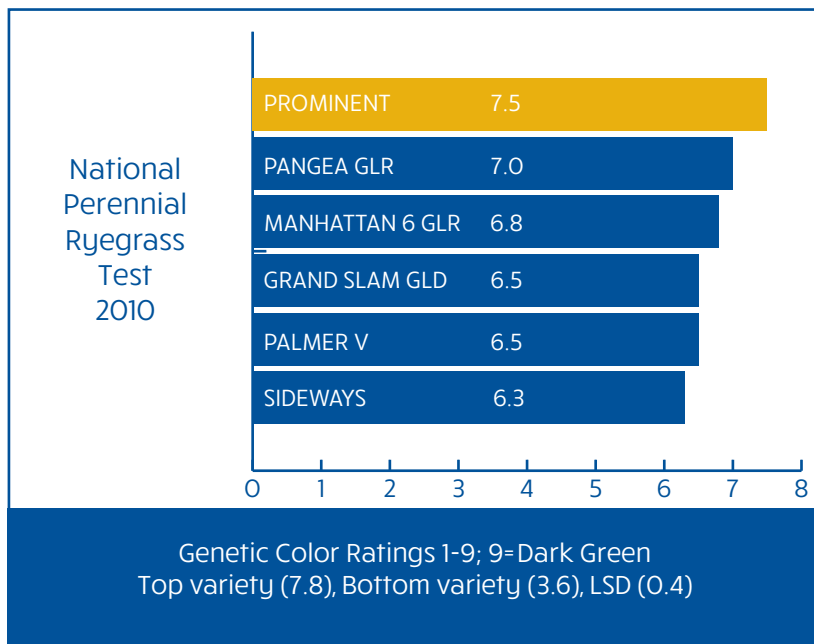

## PERENNIAL RYEGRASS

**PROMINENT** is an improved perennial ryegrass variety that is a proven performer. **PROMINENT** is one of the darker varieties of its generation and has shown good wear tolerance, early spring green up, good density during the growing season and quick establishment.

**PROMINENT** has good resistance to red thread and pythium blight. Its fine leaf texture helps provide a dark dense turf during the growing season.

**PROMINENT** blends well with other perennial ryegrass, fine fescue, Kentucky bluegrass and tall fescue. When looking for the latest technology in perennial ryegrass consider **PROMINENT** for your needs.

### FACTS:

- One of the Darkest Varieties in NTEP
- Fine Leaf Texture
- Early Spring Greenup
- Good Wear Tolerance
- Cold Tolerance
- Great Turf Density
- Handles Close Mowing
- Great for Overseeding Warm Season Grasses