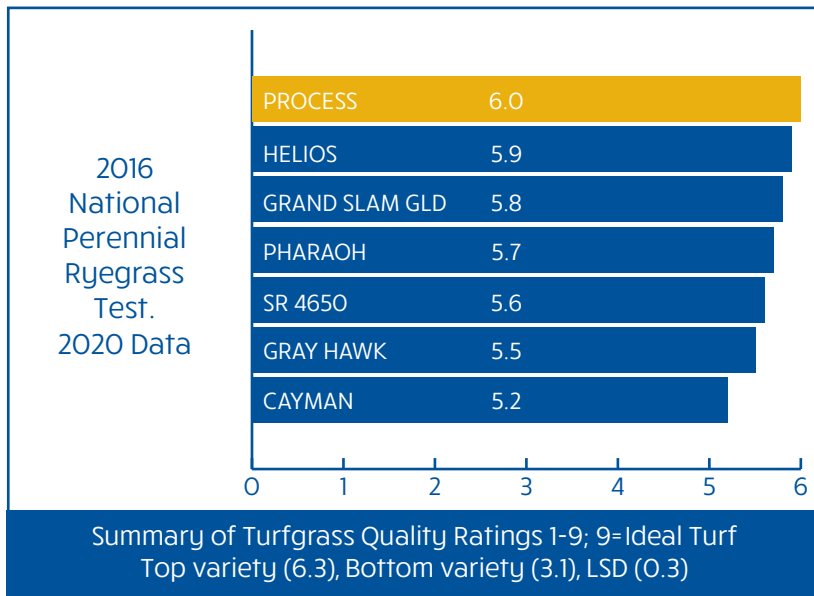

PROCESS

PERENNIAL RYEGRASS

PROCESS is an improved perennial ryegrass variety which is a new release. **PROCESS** offers excellent gray leaf spot and red thread resistance. **PROCESS** has great density during the growing season, excellent divot recovery and good drought tolerance. This variety also has a great disease package against stem rust, brown patch and pink snow mold.

PROCESS blends well with other perennial ryegrass. This variety also mixes well with Kentucky bluegrass, fine fescue and tall fescue. When looking for the latest technology in perennial ryegrass consider **PROCESS** in your program.

187405 S. Plymouth Ind. Rd.
PO Box 66
Plymouth, WA 99346
Phone: 509.783.4052
Fax: 509.783.4056
www.columbiariverseed.com

FACTS:

- Fine Leaf Texture
- Good Wear Tolerance
- Superior Disease Resistance
- Handles Close Mowing
- Early Spring Greenup
- Great Turf Density
- Excellent Gray Leaf Spot Resistance
- Good Drought Performance
- Ideal for Overseeding Warm Season Grasses