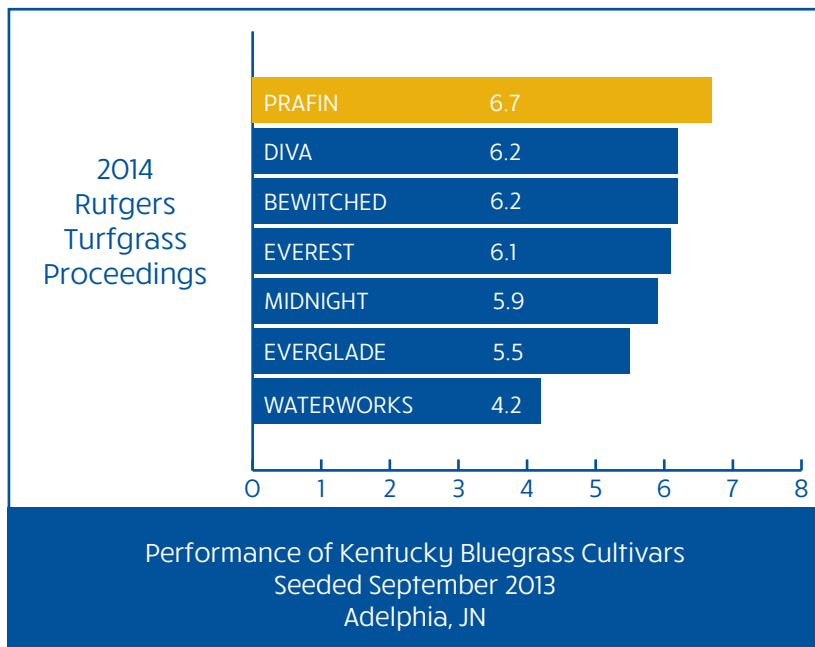

PRAFIN

KENTUCKY BLUEGRASS

PRAFIN exhibits similar traits to all of the sub-compact midnight type family of varieties. Current data shows **PRAFIN** excels in this area and produces elite quality turf.

PRAFIN has strong overall disease resistance. It's ability to perform well under traffic and accept a 1/2" cut makes **PRAFIN** a superior product for golf courses, sod production, sports fields, and residential properties.

PRAFIN is exclusively sold in the EU by Semillas Fito and distributed by Columbia River Seed and Global Seed Company in Asia.

FACTS:

- Elite Turf Quality
- Excellent Summer Performance
- Medium Dark Green Color
- Performs Well Under Traffic
- Accepts 1/2" Cut