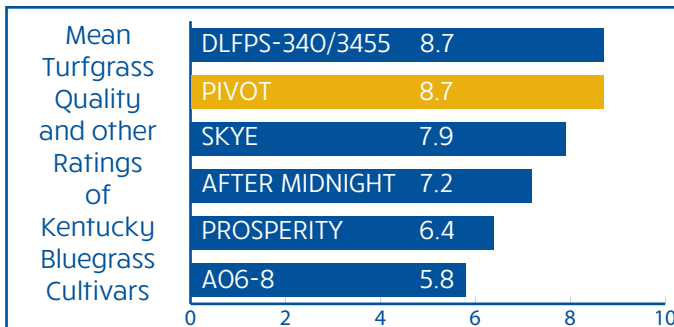

PIVOT

KENTUCKY BLUEGRASS

PIVOT is an excellent all around variety that is newly developed for full sun turf. **PIVOT** has improved disease tolerance to necrotic ring spot and summer patch. It has increased plant vigor to tolerate a range from low to full maintenance. **PIVOT** has a beautiful deep green color that is similar to the blue green Midnight types.

FACTS:

- New and Improved
- Deep Blue Green Color
- Improved Turf Performance
- Better Disease Tolerance
- Superior Seedling Vigor and Sod Tensile Strength

APPLICATIONS:

- Sports Fields
- Sod Production
- Home Lawns

SEEDING RATES:

- New Establishment:
2-3 LBS/1000 sq. ft.
- Overseeding:
1-2 LBS/1000 sq. ft.

Grown Under Traffic Stress at Blacksburg, VA
2018 Data; Ratings 1-9; 9 = Best
Top var. DLFPS-340/3455 (8.7) Bottom var. A06-8 (5.8)
Full report and more data available at www.ntep.org

Grown at Ten Locations in the U.S.
2018 Data; Ratings 1-9; 9 = Ideal Turf
Top var. GO-2628 (6.3) Bottom var. DLFPS-340/3364 (3.3)
Full report and more data available at www.ntep.org

2018 Data
Genetic Color Ratings 1-9; 9 = Dark Green
Top variety NAI-14-176 (7.4) Bottom variety Kenblue (4.6)
Full report and more data available at www.ntep.org