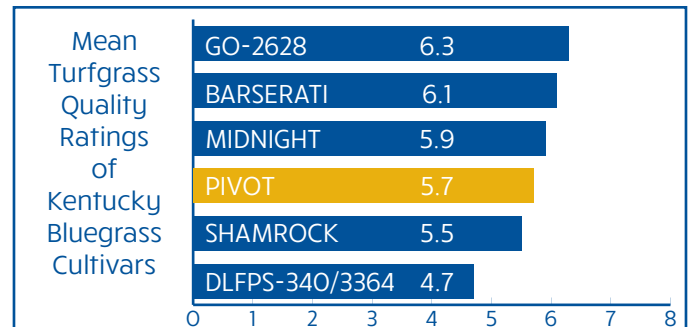

PIVOT

KENTUCKY BLUEGRASS

PIVOT is an excellent all around variety that is newly developed for full sun turf. **PIVOT** has improved disease tolerance to necrotic ring spot and summer patch. It has increased plant vigor to tolerate a range from low to full maintenance. **PIVOT** has a beautiful deep green color that is similar to the blue green Midnight types.

FACTS:

- New and Improved
- Deep Blue Green Color
- Improved Turf Performance
- Better Disease Tolerance
- Superior Seedling Vigor and Sod Tensile Strength

APPLICATIONS:

- Sports Fields
- Sod Production
- Home Lawns

SEEDING RATES:

- New Establishment:
2-3 LBS/1000 sq. ft.
- Overseeding:
1-2 LBS/1000 sq. ft.

Grown Under Traffic Stress at Blacksburg, VA
2018 Data; Ratings 1-9; 9 = Best
Top var. DLFPS-340/3455 (8.7) Bottom var. A06-8 (5.8)
Full report and more data available at www.ntep.org

Grown at Ten Locations in the U.S.
2018 Data; Ratings 1-9; 9 = Ideal Turf
Top var. GO-2628 (6.3) Bottom var. DLFPS-340/3364 (3.3)
Full report and more data available at www.ntep.org

2018 Data
Genetic Color Ratings 1-9; 9 = Dark Green
Top variety NAI-14-176 (7.4) Bottom variety Kenblue (4.6)
Full report and more data available at www.ntep.org