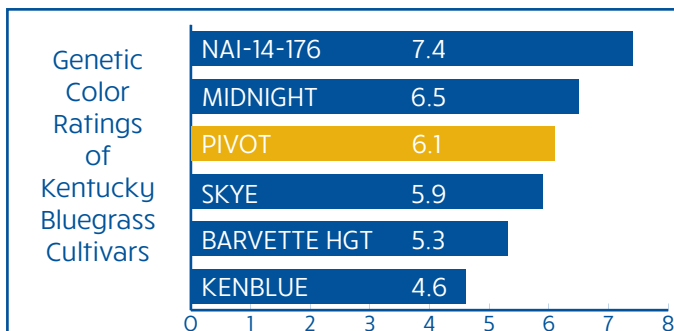

PIVOT

KENTUCKY BLUEGRASS

PIVOT is an excellent all around variety that is newly developed for full sun turf. **PIVOT** has improved disease tolerance to necrotic ring spot and summer patch. It has increased plant vigor to tolerate a range from low to full maintenance. **PIVOT** has a beautiful deep green color that is similar to the blue green Midnight types.

FACTS:

- New and Improved
- Deep Blue Green Color
- Improved Turf Performance
- Better Disease Tolerance
- Superior Seedling Vigor and Sod Tensile Strength

APPLICATIONS:

- Sports Fields
- Sod Production
- Home Lawns

SEEDING RATES:

- New Establishment:
2-3 LBS/1000 sq. ft.
- Overseeding:
1-2 LBS/1000 sq. ft.

Grown Under Traffic Stress at Blacksburg, VA
2018 Data; Ratings 1-9; 9 = Best
Top var. DLFPS-340/3455 (8.7) Bottom var. A06-8 (5.8)
Full report and more data available at www.ntep.org

Grown at Ten Locations in the U.S.
2018 Data; Ratings 1-9; 9 = Ideal Turf
Top var. GO-2628 (6.3) Bottom var. DLFPS-340/3364 (3.3)
Full report and more data available at www.ntep.org

2018 Data
Genetic Color Ratings 1-9; 9 = Dark Green
Top variety NAI-14-176 (7.4) Bottom variety Kenblue (4.6)
Full report and more data available at www.ntep.org