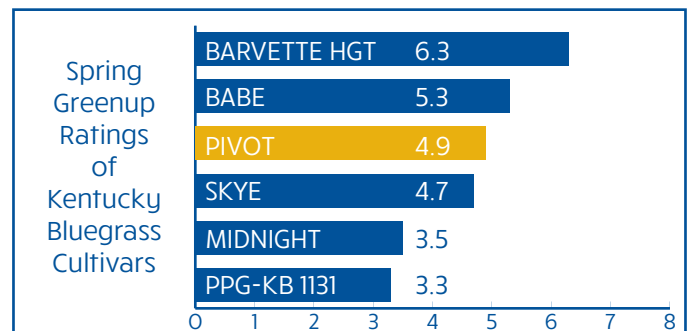

PIVOT

KENTUCKY BLUEGRASS

PIVOT is an excellent all around variety that is newly developed for full sun turf. **PIVOT** has improved disease tolerance to necrotic ring spot and summer patch. It has increased plant vigor to tolerate a range from low to full maintenance. **PIVOT** has a beautiful deep green color that is similar to the blue green Midnight types.

FACTS:

- New and Improved
- Deep Blue Green Color
- Improved Turf Performance
- Better Disease Tolerance
- Superior Seedling Vigor and Sod Tensile Strength

APPLICATIONS:

- Sports Fields
- Sod Production
- Home Lawns

SEEDING RATES:

- New Establishment:
2-3 LBS/1000 sq. ft.
- Overseeding:
1-2 LBS/1000 sq. ft.

Grown Under Traffic Stress at Blacksburg, VA
2018 Data; Ratings 1-9; 9 = Best
Top var. DLFPS-340/3455 (8.7) Bottom var. A06-8 (5.8)
Full report and more data available at www.ntep.org

Grown at Ten Locations in the U.S.
2018 Data; Ratings 1-9; 9 = Ideal Turf
Top var. GO-2628 (6.3) Bottom var. DLFPS-340/3364 (3.3)
Full report and more data available at www.ntep.org

2018 Data
Genetic Color Ratings 1-9; 9 = Dark Green
Top variety NAI-14-176 (7.4) Bottom variety Kenblue (4.6)
Full report and more data available at www.ntep.org