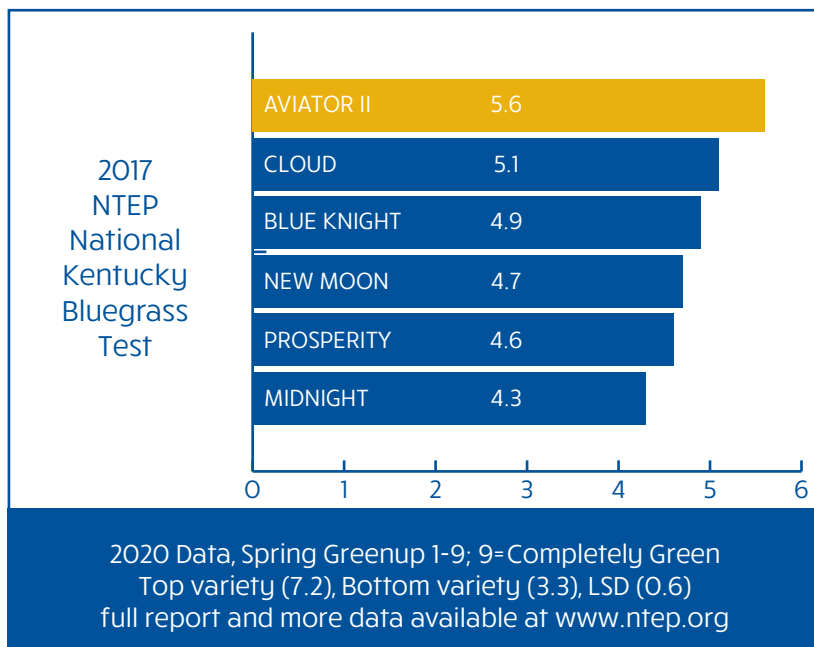

AVIATOR II

KENTUCKY BLUEGRASS

AVIATOR II Kentucky bluegrass is a new release from Columbia River Seed and Novel Ag. It brings improved turf quality with increased seed yield. **AVIATOR II** offers improved resistance to dollar spot and other diseases. This variety has competitive growth and has superior ability to repair itself. **AVIATOR II** also offers quick establishment, dark green color, early spring greenup and excellent seedling vigor.

AVIATOR II blends well with other Kentucky bluegrasses. It also mixes well with fine fescues and perennial ryegrass.

FACTS:

- Quick Establishment
- Excellent Seedling Vigor
- Early Spring Greenup
- Dark Green Color
- Good Density During the Growing Season