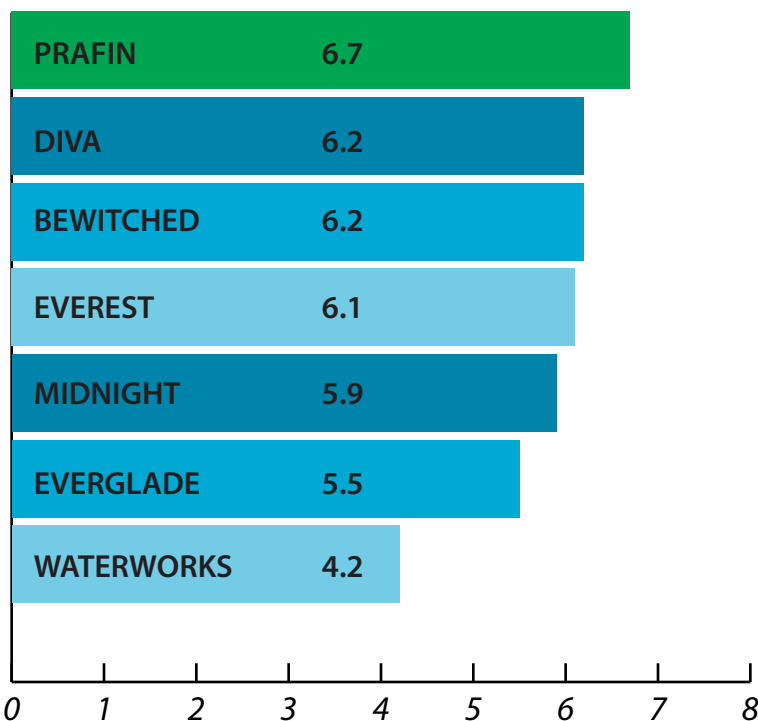

KENTUCKY BLUEGRASS

PRAFIN

PRAFIN exhibits similar traits to all of the sub-compact midnight type family of varieties. Current data shows *PRAFIN* excels in this area and produces elite quality turf.

PRAFIN has strong overall disease resistance. It's ability to perform well under traffic and accept a ½" cut makes *PRAFIN* a superior product for golf courses, sod production, sports fields, and residential properties.

PRAFIN is exclusively sold in the EU by Semillas Fito and distributed by Columbia River Seed in Asia.

LOCALLY GROWN

GLOBALLY SOWN

Performance of Kentucky Bluegrass Cultivars
Seeded September 2013
Adelphia, NJ.
2014 RUTGERS TURFGRASS PROCEEDINGS

187405 S. Plymouth Ind. Rd.
Plymouth, WA 99346
www.columbiariverseed.com
509-783-4052

FACTS:

- Elite Turf Quality
- Excellent Summer Performance
- Medium Dark Green Color
- Performs Well Under Traffic
- Accepts ½" Cut